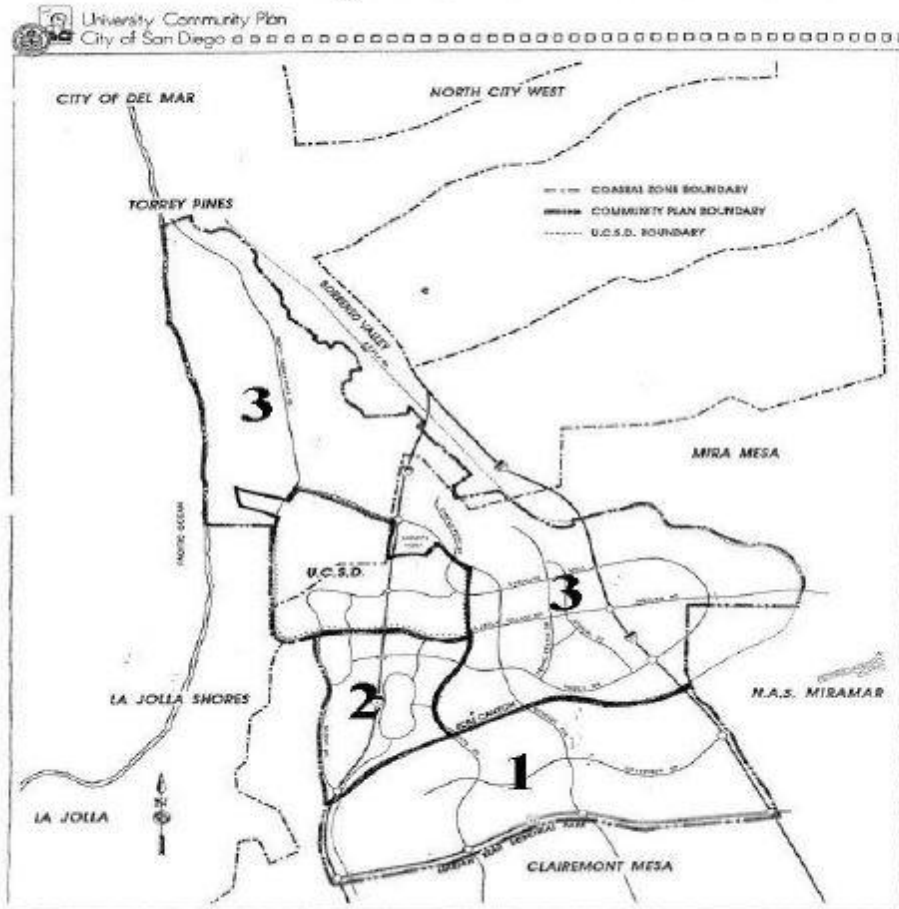

----- Cut and Detach Here -----

University Community Planning Group 2024 Ballot

District 1

RESIDENTIAL SEAT B

Name _____
Print your name legibly!

Address _____

Place this LOWER half of the ballot AND the sealed envelope containing the upper half of the ballot into a second envelope. Place in ballot box.

Community Plan Area District Boundaries

Exhibit C

District 1 is south UC: south of Rose Canyon between I-5 and I-805 and north of SR-52.

District 2 is north of Rose Canyon between I-5 and Regents Road, south of La Jolla Village Drive.

District 3 is north of Rose Canyon, everything in the plan area not covered by District 2.

University Community Planning Group 2024 Voting Locations

DROP OFF LOCATIONS

South UC Library 4155 Governor Drive

Drop off inside the Library near the circulation desk.

North UC Library 8820 Judicial Drive

Drop off inside the Library near the circulation desk.