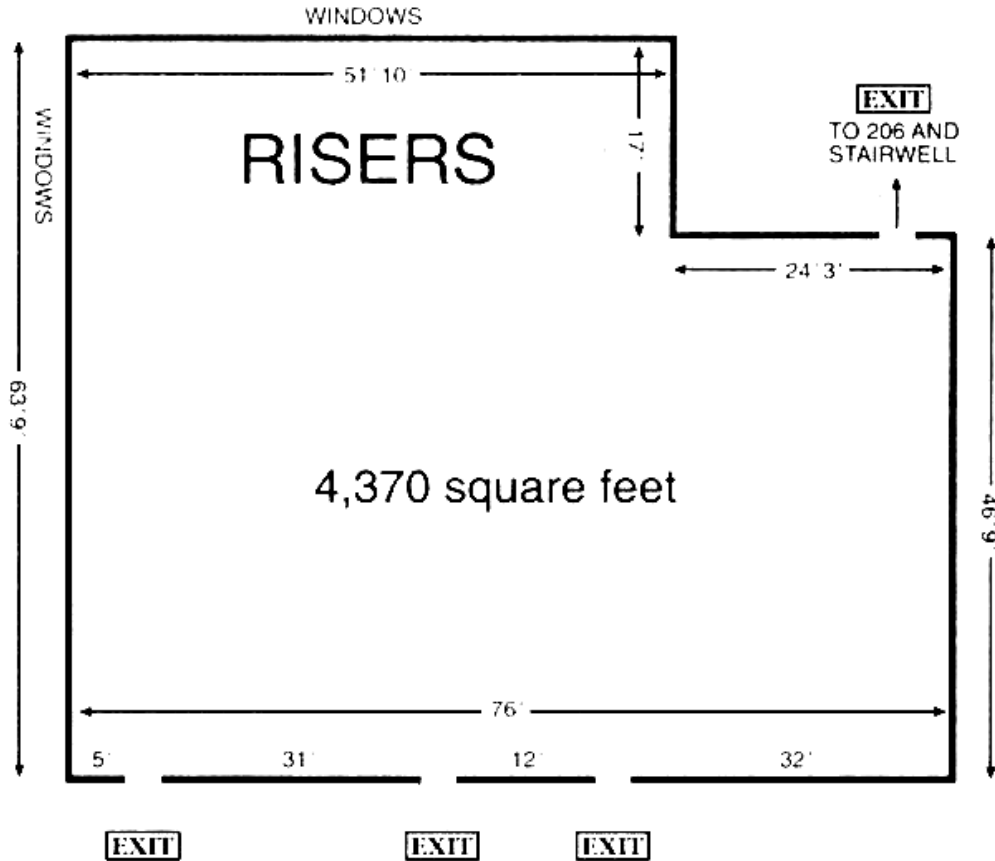

City of San Diego Park & Recreation Department

Balboa Park
Casa del Prado – Room 207

CAPACITY: 210 dinner set-up
280 theatre set-up

TABLE CAPACITY: 35

This room has permanent risers which seat about 80 people.